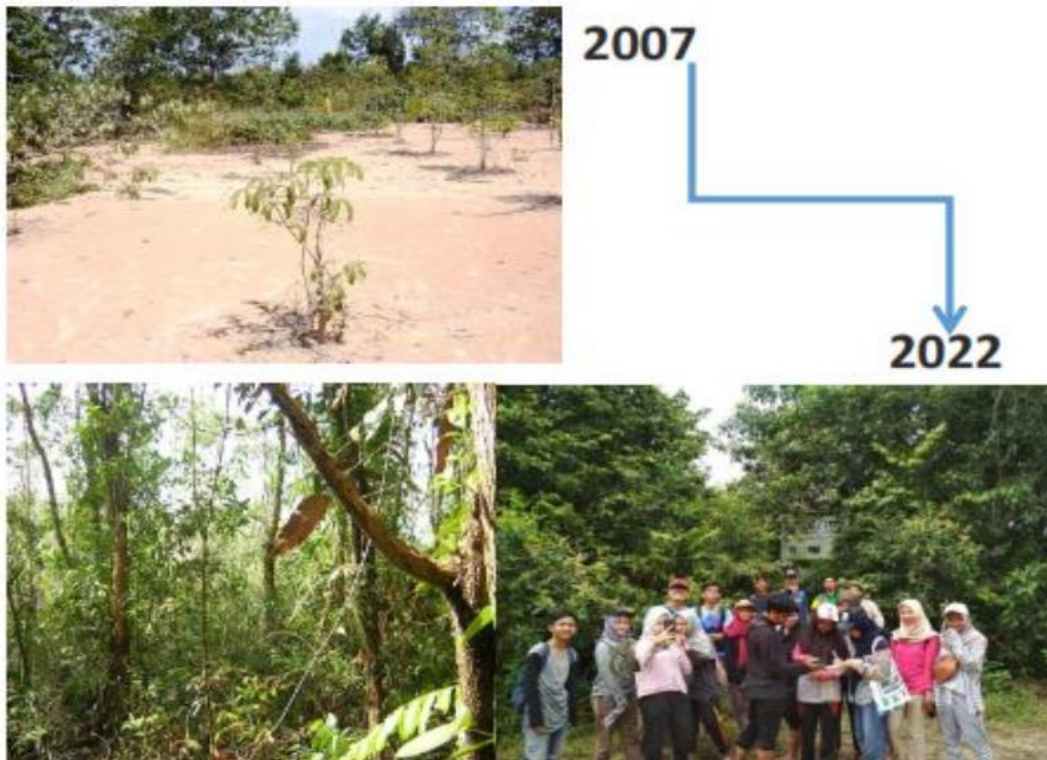

11.2.4 Public Green space

The total campus area of *Universitas Sriwijaya* is about 7,241,059 m². As a part of the commitment to be a Green-Argo-Eco-Edu-Tourism Campus, *Universitas Sriwijaya* is not only maintaining the existing natural forest area of 2,2285,020 m² (32% of total area) but also planting trees and fruit trees in an area of 1,405,31 m² (19% of total area).

1. Arboretum

The natural forest area covers an arboretum area of about 5 ha. The establishment of the arboretum was initiated in 2007 with modest funding from South Sumatra Forest Fire Management Project (SSFFMP), a technical co-operation project jointly funded by the European Commission and the Government of the Republic of Indonesia through the Ministry of Forestry (MoF).

During the establishment, the invasive *Acacia mangium* wild. were removed physically by pulling out the seedlings or cutting off the top growth immediately at the soil surface. If the tree was too large for physical removal, ring-barking method or girdling was employed. It was carried out by removing a ring of bark of about 25 to 30cm wide. On the other hand, native tree species were left undisturbed. Amongst important native tree species include *Alstonia scholaris*, *Peronema canescens*, *Schima wallichii*, *Fagraea fragrans*, *Melaleuca leucadendra*, and *Parkia speciose*.

2. Garden of Eden

Included in the planted area is "Garden of Eden". The establishment of this garden has been intended to realize the "Triple Resilience"-campus as described above. Therefore, *Universitas Sriwijaya* has allocated land and developed a 120 hectare of a "Garden of Eden" within the campus in Indralaya, Ogan Ilir District. This garden has multi functions, such as recreation, research, and field laboratory.