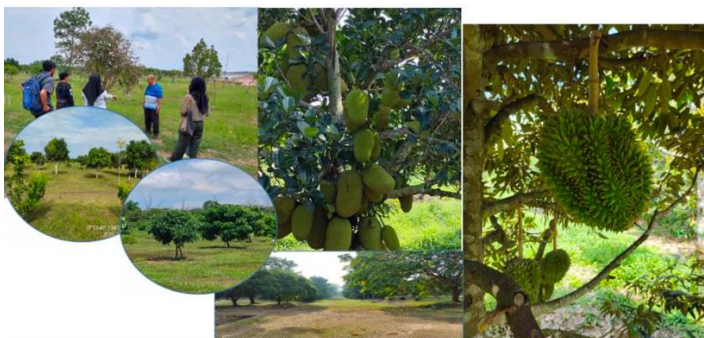

1. Arboretum

The natural forest area covers an arboretum area of about 5 ha. The establishment of the arboretum was initiated in 2007 with modest funding from South Sumatra Forest Fire Management Project (SSFFMP), a technical co-operation project jointly funded by the European Commission and the Government of the Republic of Indonesia through the Ministry of Forestry (MoF).

During the establishment, the invasive *Acacia mangium* wild. were removed physically by pulling out the seedlings or cutting off the top growth immediately at the soil surface. If the tree was too large for physical removal, ring-barking method or girdling was employed. It was carried out by removing a ring of bark of about 25 to 30cm wide. On the other hand, native tree species were left undisturbed. Amongst important native tree species include *Alstonia scholaris*, *Peronema canescens*, *Schima wallichii*, *Fagraea fragrans*, *Melaleuca leucadendra*, and *Parkia speciose*.

2. Garden of Eden

Included in the planted area is "Garden of Eden". The establishment of this garden has been intended to realize the "Triple Resilience"-campus as described above. Therefore, *Universitas Sriwijaya* has allocated land and developed a 120 hectare of a "Garden of Eden" within the campus in Indralaya, Ogan Ilir District. This garden has multi functions, such as recreation, research, and field laboratory.

The construction of this park is carried out through a multi-party cooperation scheme. The Ministry of Public Works and Public Housing has built 5 reservoirs. Tree seedlings, especially fruit trees, are provided by local governments, private companies and other donors.